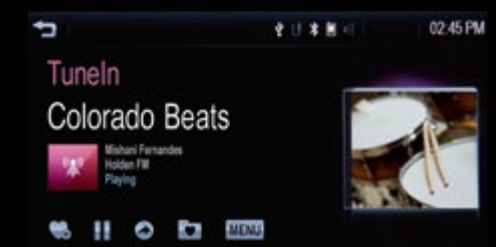

TuneIn™ Radio*#

TuneIn™ lets you listen to the world's radio from wherever you are. Whether you love music, sports, news or comedy, TuneIn™ gives you over 70,000 live radio stations and two million on-demand programs, like podcasts, concerts and interviews.

mylink

* Certain devices may not be compatible with the vehicle's MyLink system. See holden.com.au for more details
* Data plan rates apply
† Requires compatible iOS device
^ BringGo Navigation app must be purchased separately