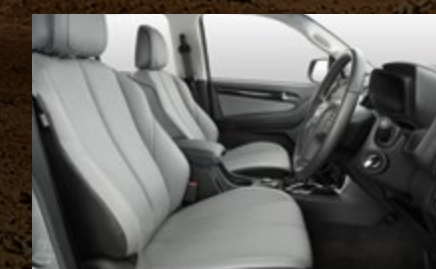

7" colour touch screen with Holden MyLink

Leather appointed seat trim