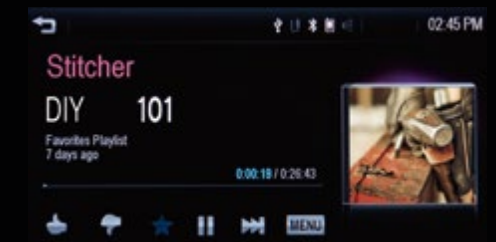

Stitcher™ SmartRadio*#

Streaming your favourite podcasts, radio shows and news couldn't be easier. Through the Stitcher™ SmartRadio app on your compatible smartphone you can create personalised on-demand stations, access preferred playlists and more than 5000 radio shows.