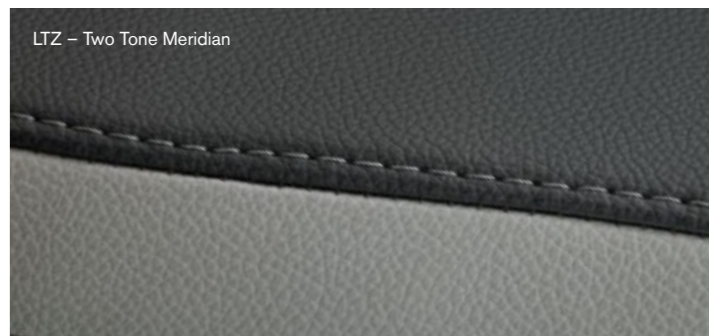

TRIMS AND COLOURS

EXTERIOR COLOURS						
Summit White	Sizzle	Black Sapphire*	Nitrate*	Satin Steel Grey*	Blue Mountain*	
MODEL						
LT	●	●	●	●	●	Dark Ash Grey Cloth
LTZ	●	●	●	●	●	Two Tone Meridian Leather