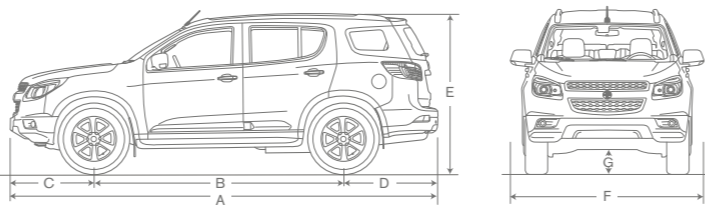

● Standard ○ Optional

STORAGE AND CARGO CONTINUED	LT	LTZ
Door pockets with integrated bottle storage	●	●
Upper dash storage compartment with lid	●	●
Rear 60/40 split fold and tumble 2nd row seats	●	●
50/50 split folding 3rd row seats	●	●
Driver and front passenger seat back pocket	●	●
Retractable cargo blind	●	●
Coat hooks (2)	●	●

* Maximum figures as per ECE regulations
+ Requires compatible iOS device
# BringGo Navigation app must be purchased separately
^ Where compatible. See www.holden.com.au for a list of compatible devices
– Vehicle must be stationary

WEIGHTS	LT	LTZ
ALL MODELS		
Towing (kg)		
– Braked	3000	
– Unbraked	750	
Maximum Front Axle Load (kg)	1450	
Maximum Rear Axle Load (kg)	1600	
Wading Depth (mm)	600	
Roof Load (kg)	100	
Curb Mass (kg)	2175	2210
Gross Vehicle Mass (GVM) (kg)	2820	
Gross Combined Vehicle Weight (GCVW) (kg)	5700	
Load Carrying Capacity (kg)	645	610

DIMENSIONS	LT	LTZ
EXTERIOR DIMENSIONS		
A Overall length (mm)	4878	
B Wheelbase (mm)	2845	
C Front overhang (mm)	948	
D Rear overhang (mm)	1085	
E Vehicle height (mm)	1833	1845
F Vehicle width (mm)	1902 (excluding mirrors)	
G Ground clearance (mm)	219	231

INTERIOR DIMENSIONS	Front row	Second row	Third row
Shoulder room (mm)	1458	1453	1340
Headroom (mm)	1010	981	929
Legroom (mm)	1049	910	815

CARGO VOLUME	Up to belt-line	Up to roof
All rear seats folded (L)	1047	1830
3rd row folded (L)	554	878
All seats up (L)	205	235